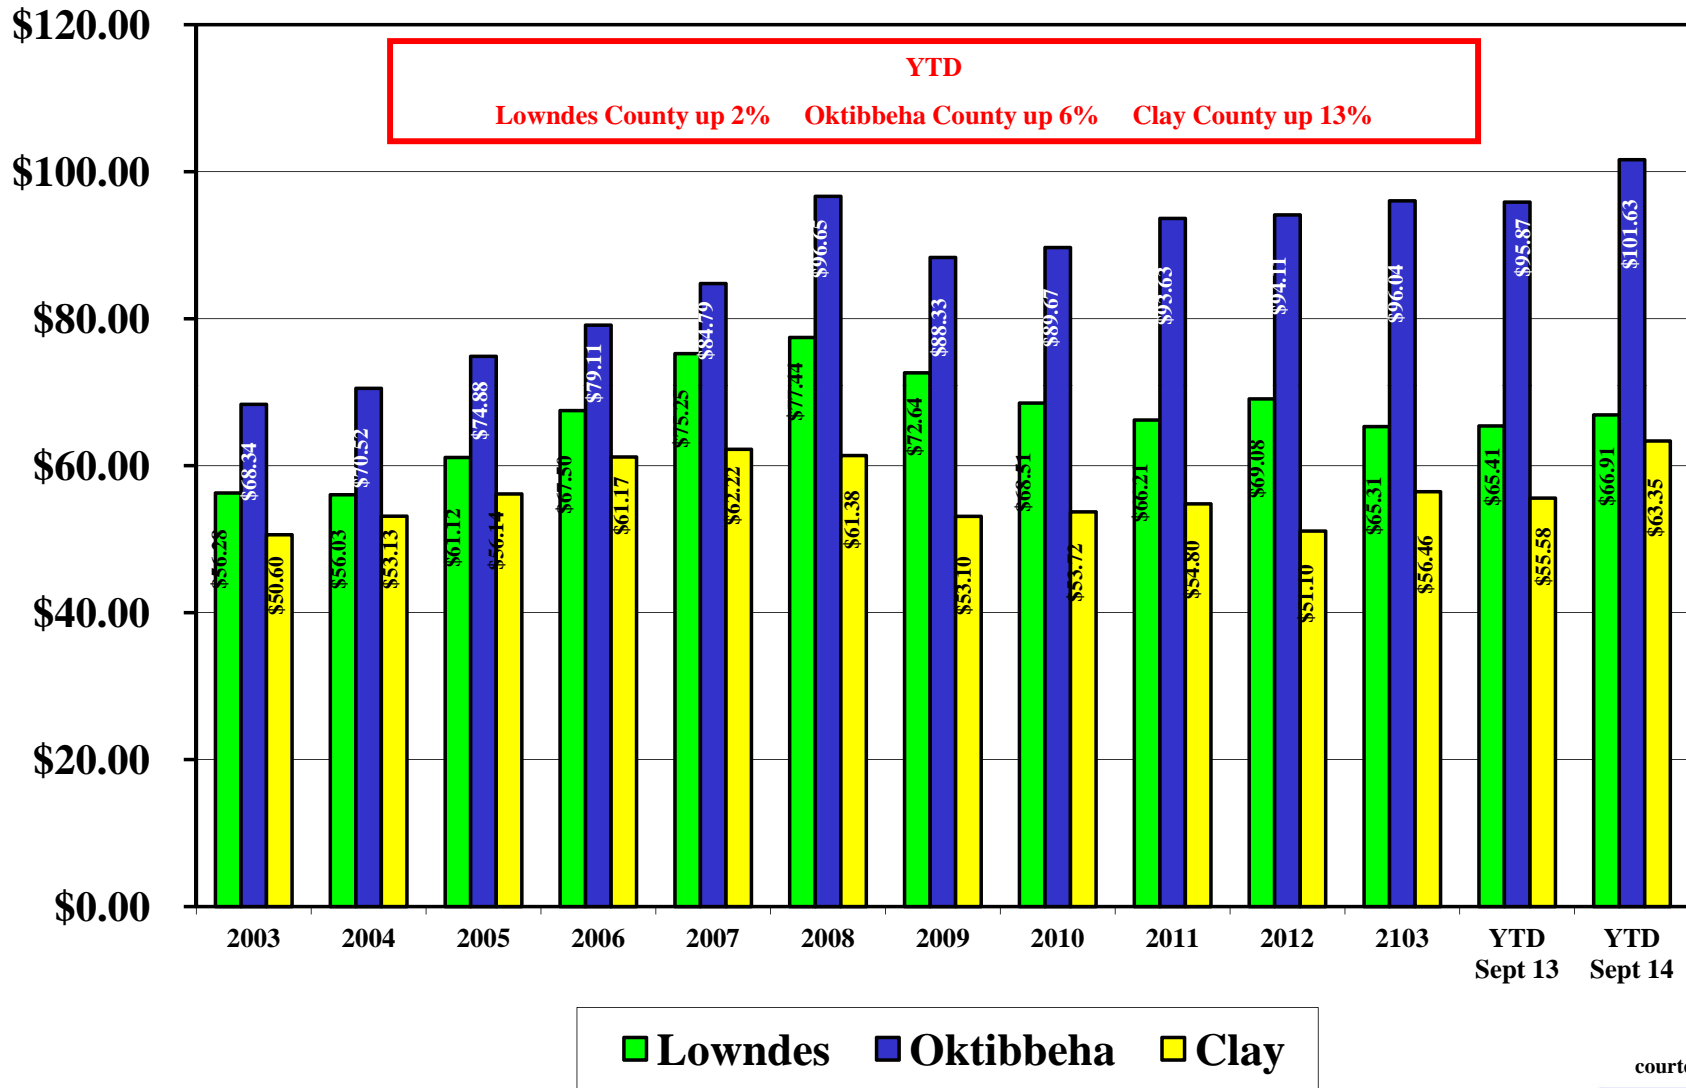

# Average Price/SF for Residential Sales

Gathered from information listed in the Golden Triangle MLS and based on residential sales by county.

courtesy of  
**COLDWELL BANKER**  
 S.R.E. Realtors

# Average Price/SF for Residential Sales

—\*— Lowndes    —■— Oktibbeha    —◆— Clay

Gathered from information listed in the Golden Triangle MLS and based on residential sales by county.

courtesy of  
**COLDWELL BANKER**  
 S.R.E. Realtors