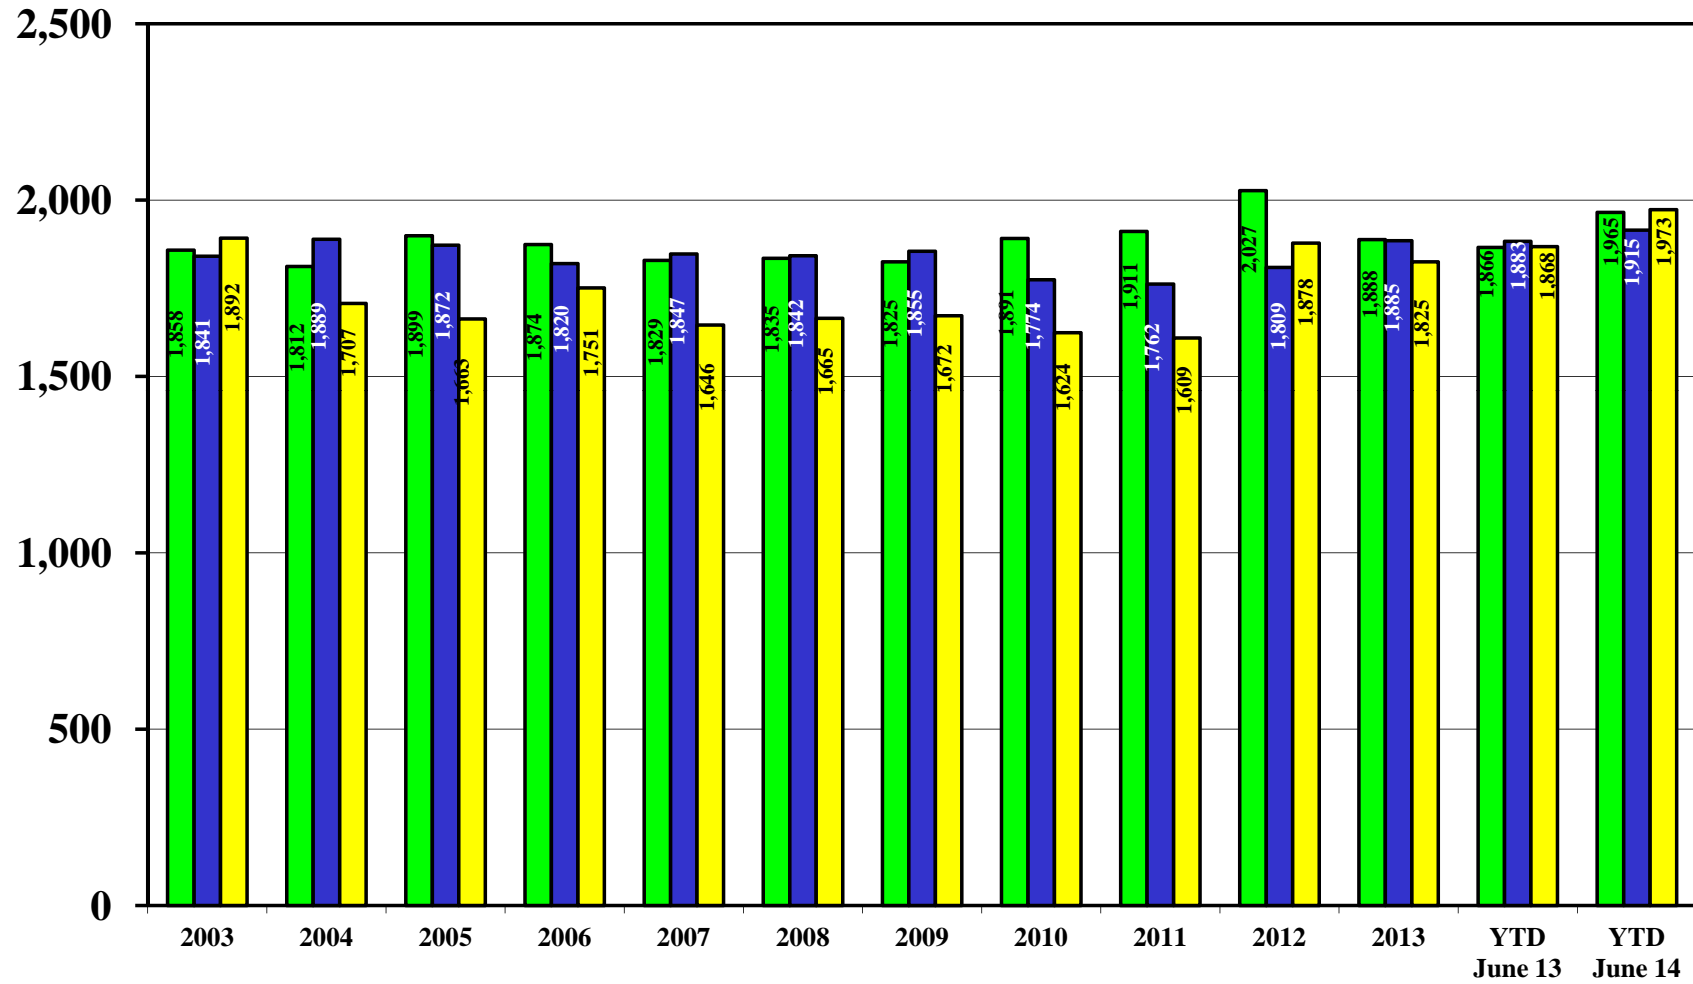

# Average Square Footage/Residential Sales

■ Lowndes   
 ■ Oktibbeha   
 ■ Clay

Gathered from information listed in the Golden Triangle MLS and based on residential sales by county.

# Average Square Footage/Residential Sales

\*— Lowndes     
 —■ Oktibbeha     
 —◇ Clay

Gathered from information listed in the Golden Triangle MLS and based on residential sales by county.

courtesy of  
**COLDWELL BANKER**  
 S.R.E. Realtors