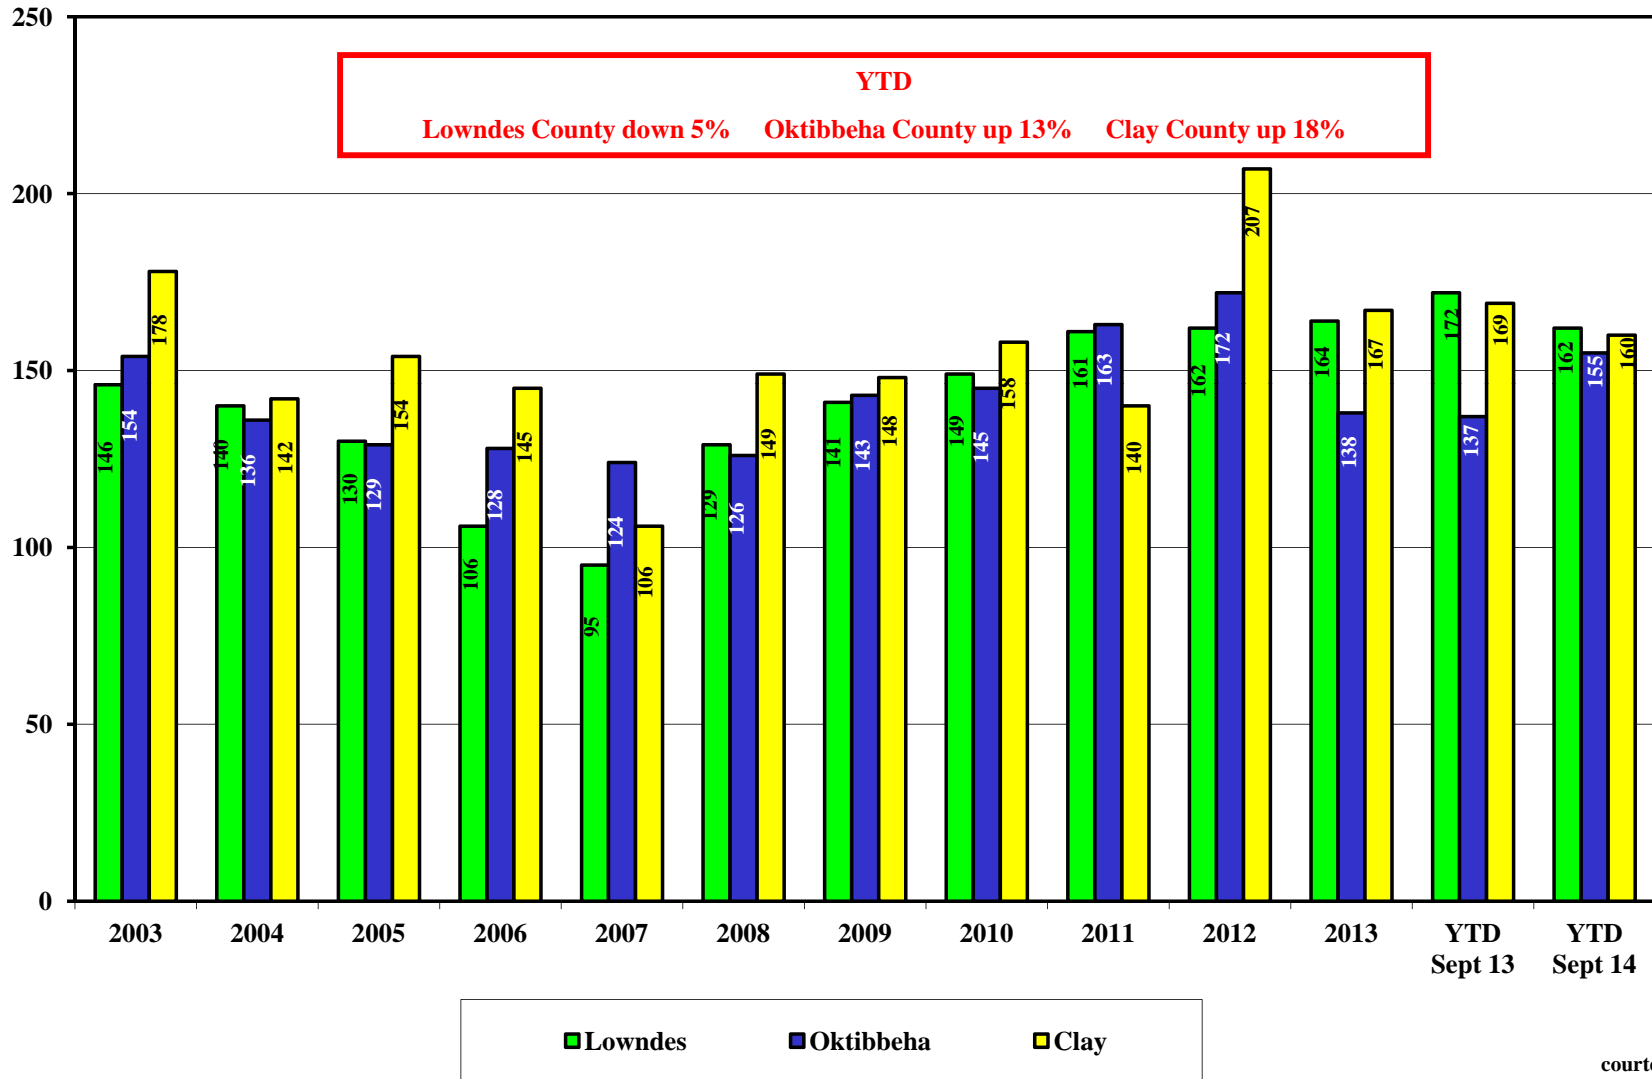

# Average Number of Days to Sell a Home

Gathered from information listed in the Golden Triangle MLS and based on residential sales by county..

# Average Number of Days to Sell a Home

—■ Lowndes   
 —■ Oktibbeha   
 —■ Clay

Gathered from information listed in the Golden Triangle MLS and based on residential sales by county.