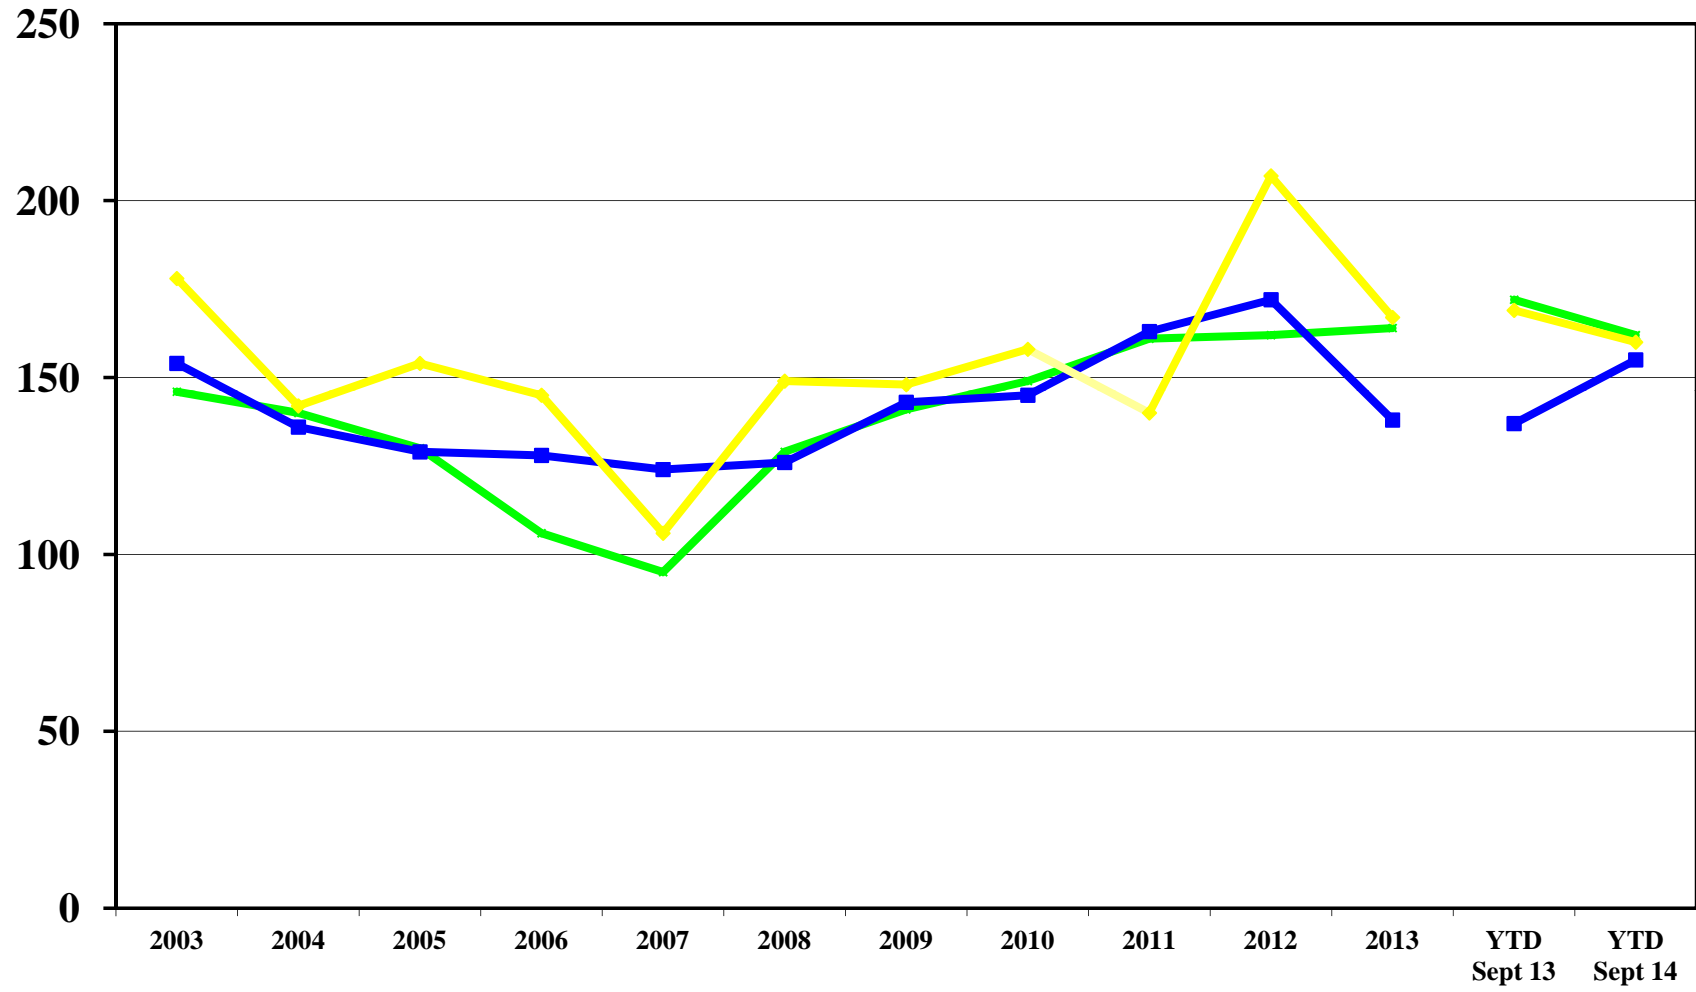

# Average Number of Days to Sell a Home

Gathered from information listed in the Golden Triangle MLS and based on residential sales by county..

# Average Number of Days to Sell a Home

—■ Lowndes   
 —■ Oktibbeha   
 —■ Clay

Gathered from information listed in the Golden Triangle MLS and based on residential sales by county.