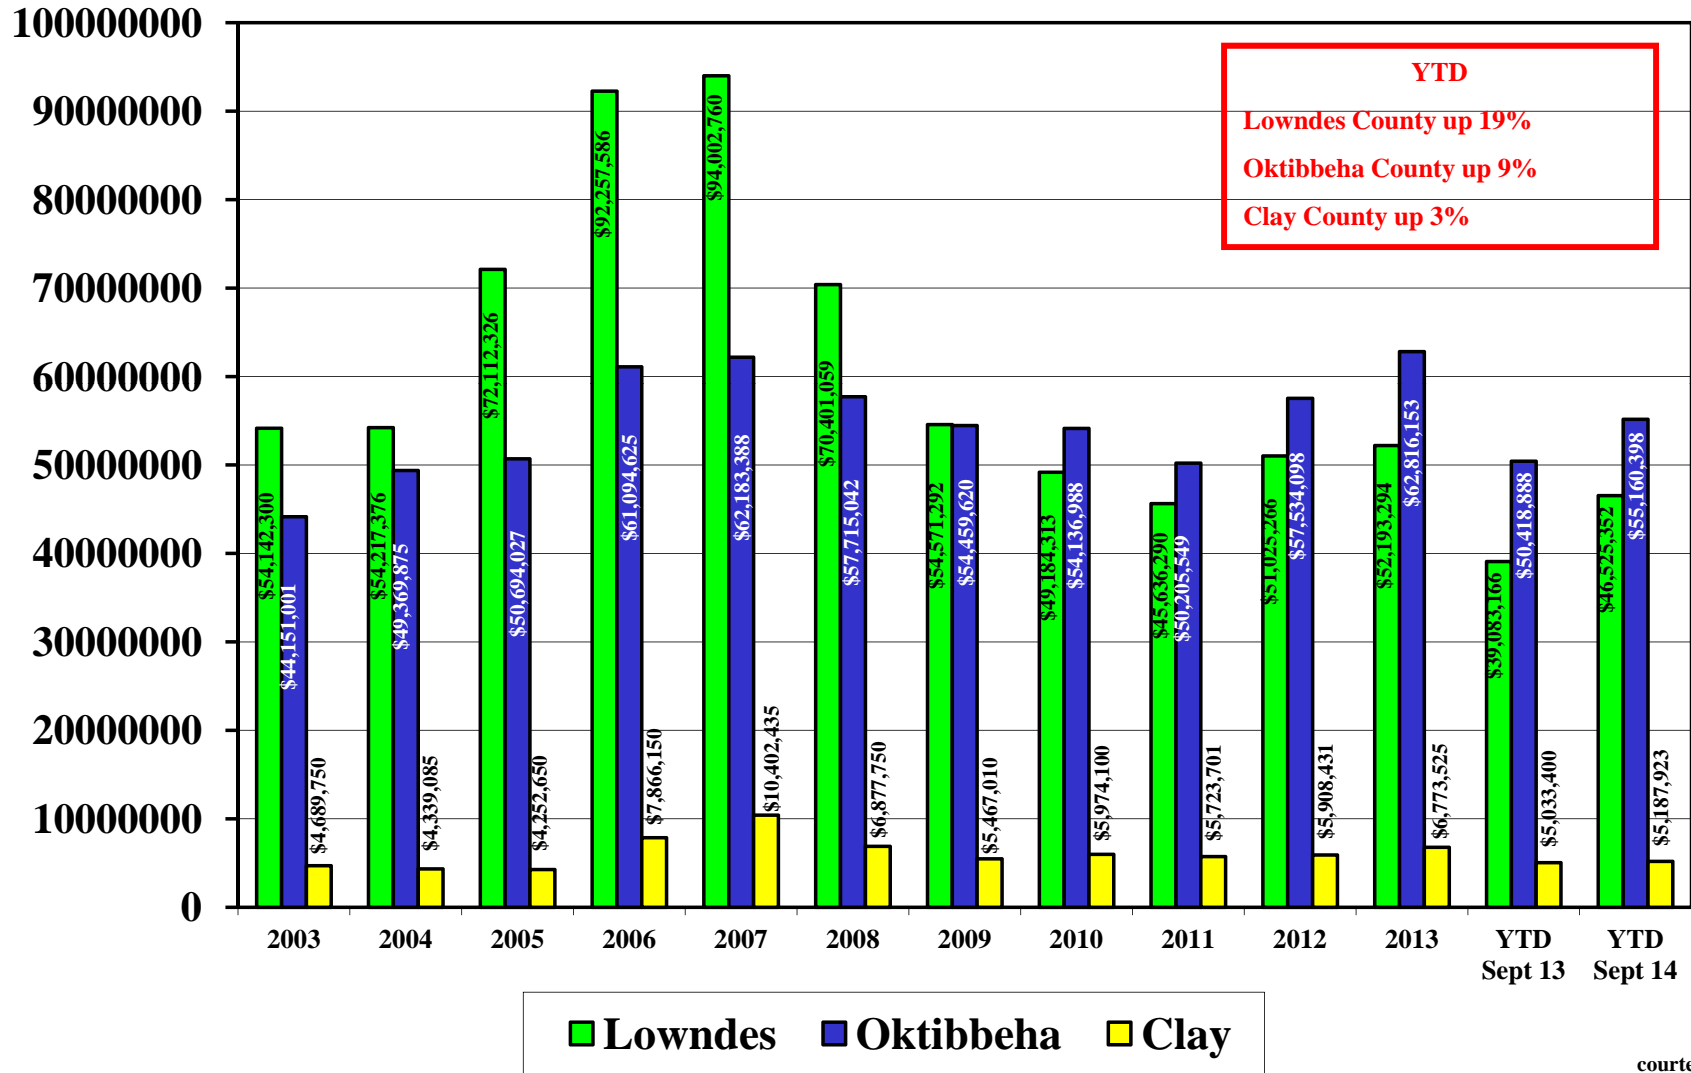

# Residential Sales Volume

Gathered from information listed in the Golden Triangle MLS and based on residential sales by county.

courtesy of  
**COLDWELL BANKER**  
 S.R.E. Realtors

# Residential Sales Volume

\*— **Lowndes**    
 —■ **Oktibbeha**    
 —◆ **Clay**

Gathered from information listed in the Golden Triangle MLS and based on residential sales by county.